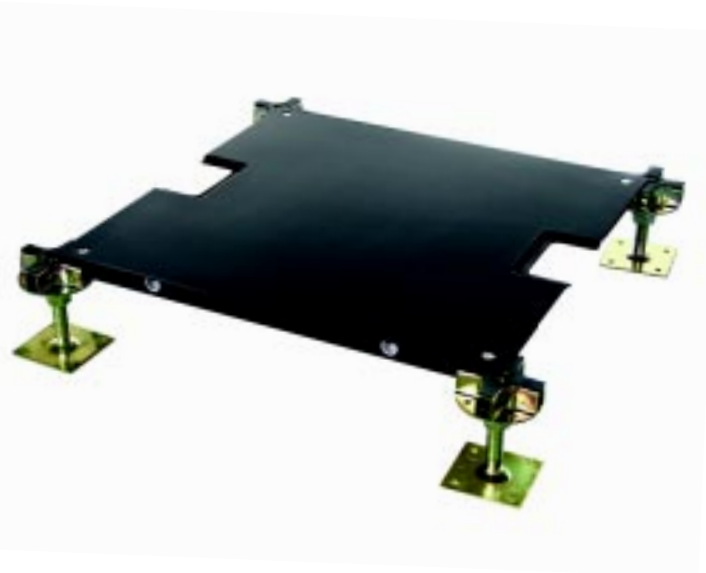

Jindao®

Jindao® RAISED ACCESS FLOOR SYSTEMS

— 500 x 500 mm Cementitious Infill Steel OA Floor System

BARE TYPE CEMENTITIOUS INFILL STEEL OA FLOOR PANEL 500 x 500 mm

- Designed specifically for office building
- Excellent rolling load performance
- Superior ultimate load performance
- Interchangeable panel strengths
- Electrodeposition cathodic epoxy paint finish for life time protection
- Light weight cementitious fill makes panels solid and quiet
- Completely non-combustible
- Excellent grounding and electrical continuity
- Class A flame spread and smoke development rating
- All-steel pedestals provide excellent impact load performance

SOLID OA FLOOR PANEL (500 x 500 mm)

- Designed for traditional office building
- Engineered positive engagement between panel and pedestal
- Easy and quick accessibility
- User friendly
- Excellent seismic proof performance

CUTOUT OA FLOOR PANEL (500 x 500 mm)

- Designed for traditional office building
- Engineered positive engagement between panel and pedestal
- Easy and quick accessibility
- User friendly
- Excellent seismic proof performance

CORNER LOCK PEDESTAL (70 ~ 500 mm)

Specification

Product Name	Loading Performance		Weight	Standard FFH	Covering
	Concentrated Load mm/N (kgf)	Ultimate Load N (kgf)			
OA800	2/3000(300)	>8000(800)	36.0 kg/m ²	70mm ~200mm	Carpet Tile
OA1000	2/5000(500)	>10000(1000)	39.6 kg/m ²		