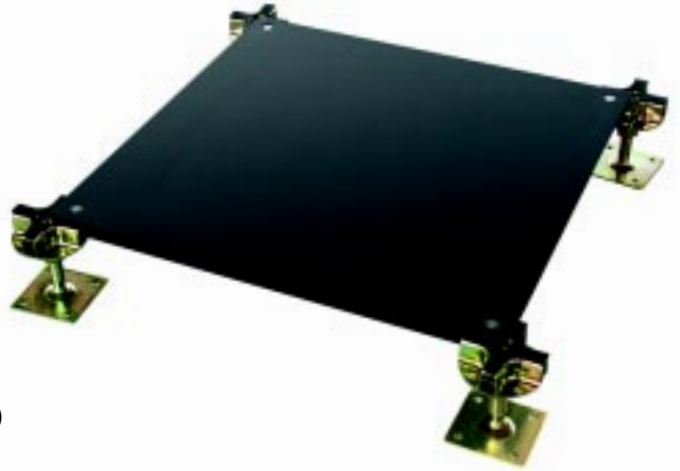

Jindao®

Jindao® RAISED ACCESS FLOOR SYSTEMS

— 500 x 500 mm Cementitious Infill Steel OA Floor System

BARE TYPE CEMENTITIOUS INFILL STEEL OA FLOOR PANEL 500 x 500 mm

- Designed specifically for office building
- Excellent rolling load performance
- Superior ultimate load performance
- Interchangeable panel strengths
- Electrodeposition cathodic epoxy paint finish for life time protection
- Light weight cementitious fill makes panels solid and quiet
- Completely non-combustible
- Excellent grounding and electrical continuity
- Class A flame spread and smoke development rating
- All-steel pedestals provide excellent impact load performance

SOLID OA FLOOR PANEL (500 x 500 mm)

- Designed for traditional office building
- Engineered positive engagement between panel and pedestal
- Easy and quick accessibility
- User friendly
- Excellent seismic proof performance

CUTOUT OA FLOOR PANEL (500 x 500 mm)

- Designed for traditional office building
- Engineered positive engagement between panel and pedestal
- Easy and quick accessibility
- User friendly
- Excellent seismic proof performance

CORNER LOCK PEDESTAL (70 ~ 500 mm)

Specification

Product Name	Loading Performance		Weight	Standard FFH	Covering
	Concentrated Load mm/N (kgf)	Ultimate Load N (kgf)			
OA800	2/3000(300)	>8000(800)	36.0 kg/m ²	70mm ~200mm	Carpet Tile
OA1000	2/5000(500)	>10000(1000)	39.6 kg/m ²		