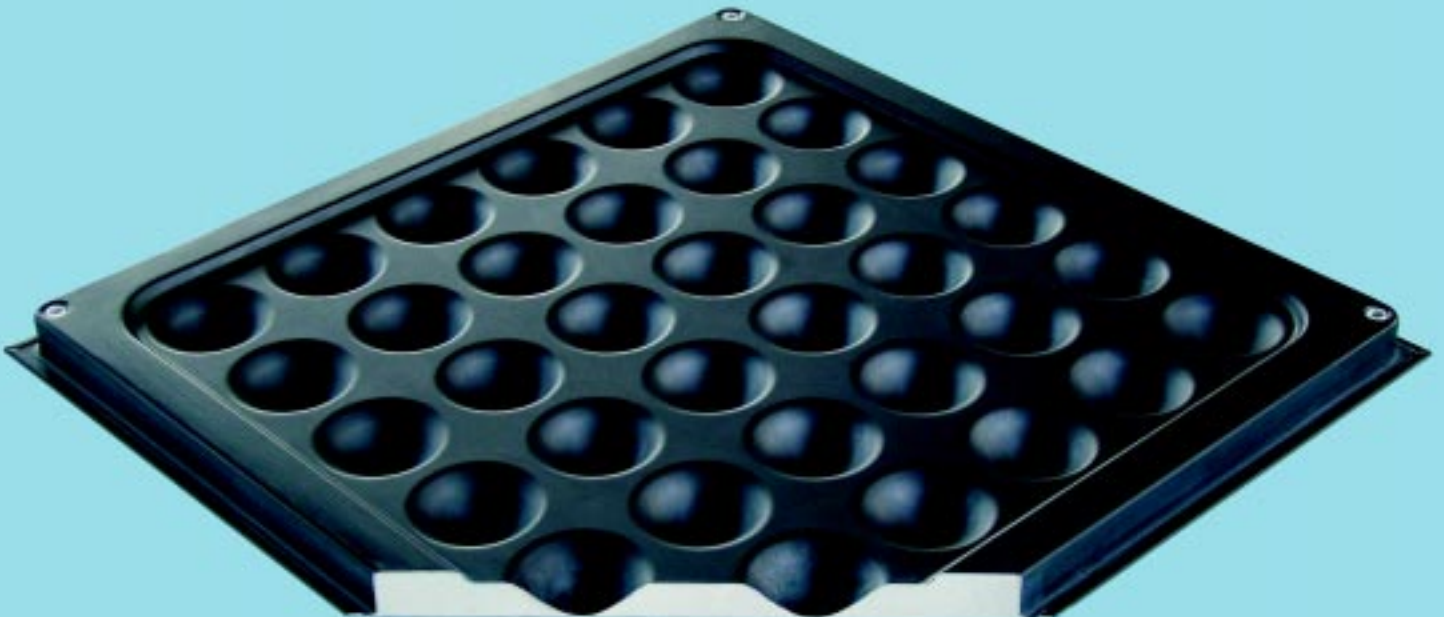

Jindao®

Jindao® RAISED ACCESS FLOOR SYSTEMS

— 500 x 500 mm Cementitious Infill Steel OA Floor System

BARE TYPE CEMENTITIOUS INFILL STEEL OA FLOOR PANEL 500 x 500 mm

- Designed specifically for office building
- Excellent rolling load performance
- Superior ultimate load performance
- Interchangeable panel strengths
- Electrodeposition cathodic epoxy paint finish for life time protection
- Light weight cementitious fill makes panels solid and quiet
- Completely non-combustible
- Excellent grounding and electrical continuity
- Class A flame spread and smoke development rating
- All-steel pedestals provide excellent impact load performance

SOLID OA FLOOR PANEL (500 x 500 mm)

- Designed for traditional office building
- Engineered positive engagement between panel and pedestal
- Easy and quick accessibility
- User friendly
- Excellent seismic proof performance

CUTOUT OA FLOOR PANEL (500 x 500 mm)

- Designed for traditional office building
- Engineered positive engagement between panel and pedestal
- Easy and quick accessibility
- User friendly
- Excellent seismic proof performance

CORNER LOCK PEDESTAL (70 ~ 500 mm)

Specification

Product Name	Loading Performance		Weight	Standard FFH	Covering
	Concentrated Load mm/N (kgf)	Ultimate Load N (kgf)			
OA800	2/3000(300)	>8000(800)	36.0 kg/m ²	70mm ~200mm	Carpet Tile
OA1000	2/5000(500)	>10000(1000)	39.6 kg/m ²		