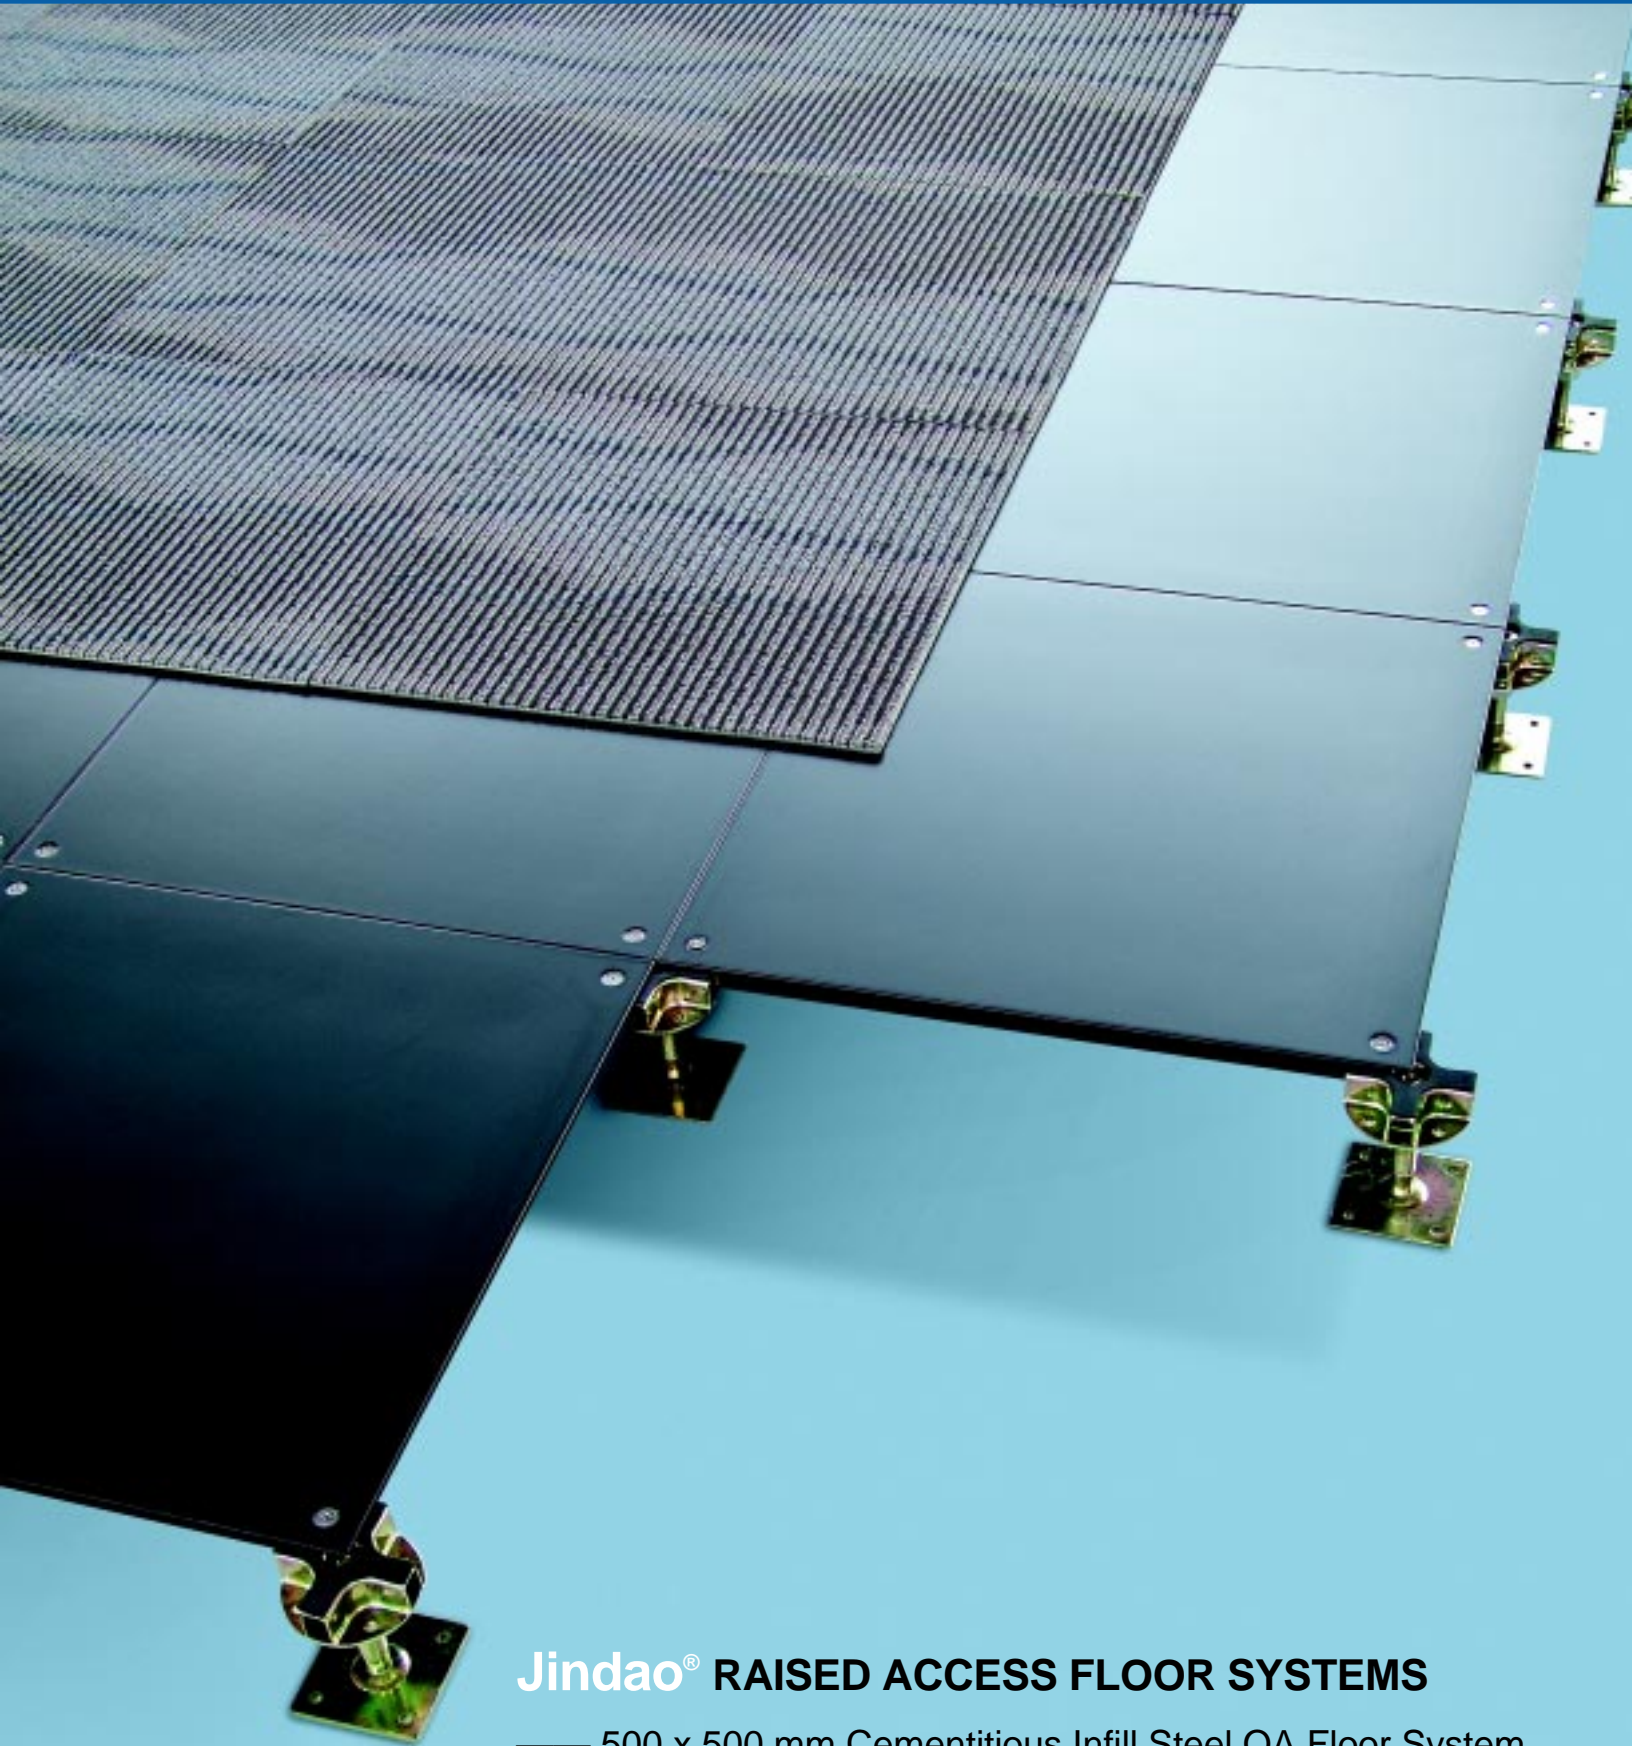

Jindao®

Jindao® RAISED ACCESS FLOOR SYSTEMS

— 500 x 500 mm Cementitious Infill Steel OA Floor System

BARE TYPE CEMENTITIOUS INFILL STEEL OA FLOOR PANEL 500 x 500 mm

- Designed specifically for office building
- Excellent rolling load performance
- Superior ultimate load performance
- Interchangeable panel strengths
- Electrodeposition cathodic epoxy paint finish for life time protection
- Light weight cementitious fill makes panels solid and quiet
- Completely non-combustible
- Excellent grounding and electrical continuity
- Class A flame spread and smoke development rating
- All-steel pedestals provide excellent impact load performance

SOLID OA FLOOR PANEL (500 x 500 mm)

- Designed for traditional office building
- Engineered positive engagement between panel and pedestal
- Easy and quick accessibility
- User friendly
- Excellent seismic proof performance

CUTOUT OA FLOOR PANEL (500 x 500 mm)

- Designed for traditional office building
- Engineered positive engagement between panel and pedestal
- Easy and quick accessibility
- User friendly
- Excellent seismic proof performance

CORNER LOCK PEDESTAL (70 ~ 500 mm)

Specification

Product Name	Loading Performance		Weight	Standard FFH	Covering
	Concentrated Load mm/N (kgf)	Ultimate Load N (kgf)			
OA800	2/3000(300)	>8000(800)	36.0 kg/m ²	70mm ~200mm	Carpet Tile
OA1000	2/5000(500)	>10000(1000)	39.6 kg/m ²		